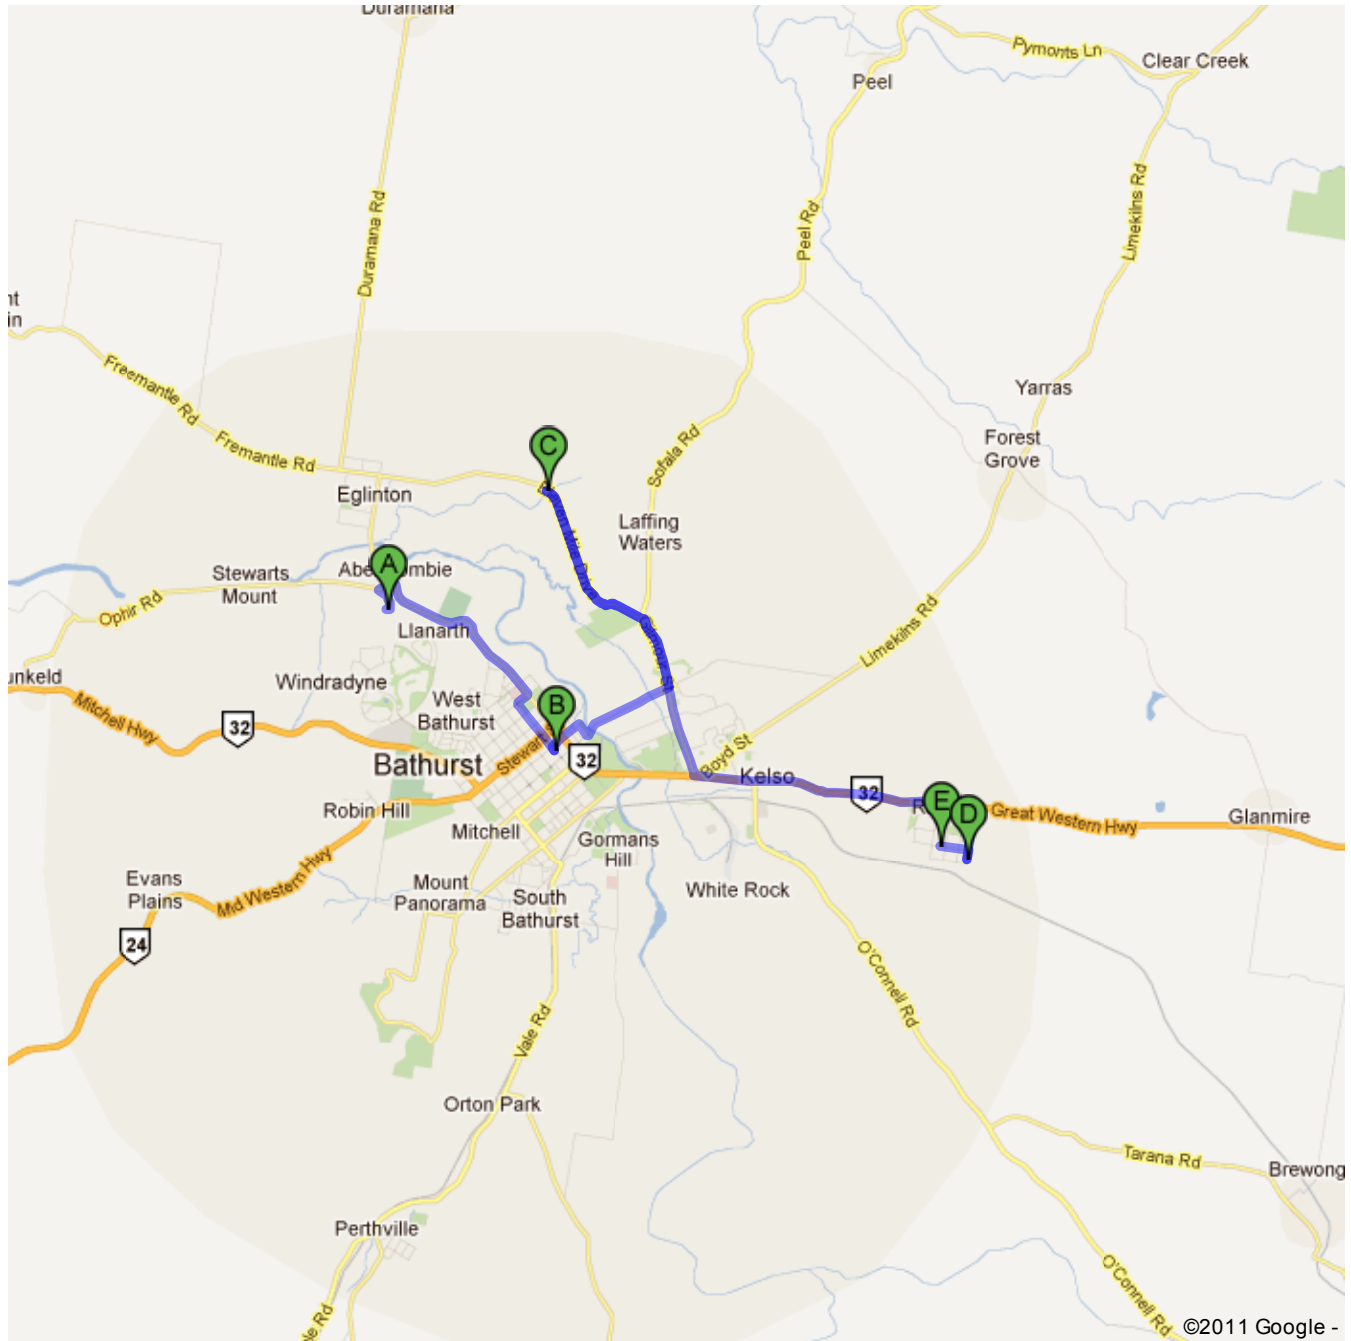

Directions to 35 Godfrey St, Raglan NSW 2795, Australia
23.7 km – about 36 mins

Save trees. Go green!
Download Google Maps on your phone at google.com/gmm

 McGirr St, Bathurst NSW 2795, Australia

- | | | |
|---|--|---------------------------|
| 1. | Head east on McGirr St toward Darwin Drive | go 57 m
total 57 m |
|  | 2. Turn left onto Darwin Drive
About 1 min | go 400 m
total 450 m |
|  | 3. Take the 2nd right onto Westbourne Drive
About 1 min | go 300 m
total 750 m |
|  | 4. Turn right onto Eglinton Rd
About 2 mins | go 2.5 km
total 3.2 km |
| 5. | Continue onto Durham St | go 600 m
total 3.8 km |
| 6. | At the roundabout, take the 3rd exit onto Mitre St
About 1 min | go 260 m
total 4.1 km |
| 7. | At the roundabout, take the 1st exit onto Howick St
Destination will be on the left
About 4 mins | go 1.0 km
total 5.1 km |

Total: **5.1 km** – about **10 mins**

 227 Howick St, Bathurst NSW 2795, Australia

total 0.0 km

- | | | |
|---|--|---------------------------|
| 8. | Head northwest on Howick St toward Rankin St | go 94 m
total 94 m |
|  | 9. Take the 1st right onto Rankin St
About 3 mins | go 600 m
total 700 m |
|  | 10. Turn right onto Stanley St | go 230 m
total 900 m |
| 11. | At the roundabout, take the 1st exit onto Hereford St
About 2 mins | go 1.6 km
total 2.5 km |
| 12. | At the roundabout, take the 1st exit onto Gilmour St
About 2 mins | go 1.2 km
total 3.7 km |
|  | 13. Turn left onto Eleven Mile Drive
Destination will be on the left
About 2 mins | go 2.9 km
total 6.7 km |

Total: **6.7 km** – about **10 mins**

 299 Eleven Mile Dr, Eglinton NSW 2795, Australia

total 0.0 km

- | | | |
|---|---|----------------------------|
| 14. | Head southeast on Eleven Mile Drive toward Sofala Rd
About 2 mins | go 2.9 km
total 2.9 km |
|  | 15. Turn right onto Gilmour St
Go through 1 roundabout
About 5 mins | go 2.8 km
total 5.7 km |
|  | 16. Turn left onto Great Western Hwy/Sydney Rd
Continue to follow Great Western Hwy
About 5 mins | go 4.7 km
total 10.4 km |